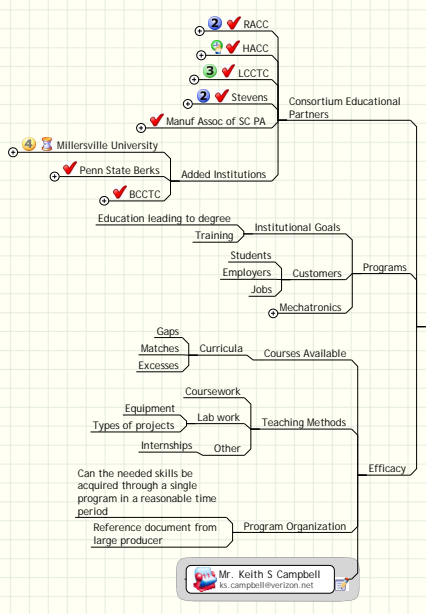

Educational Capabilities

Industrial Needs

- State of the technology
- State of skill requirements
- Current and future plans
- Incumbent Workers
- Training for increasing skill requirements

Mr. Stan Telson
st@papp.com