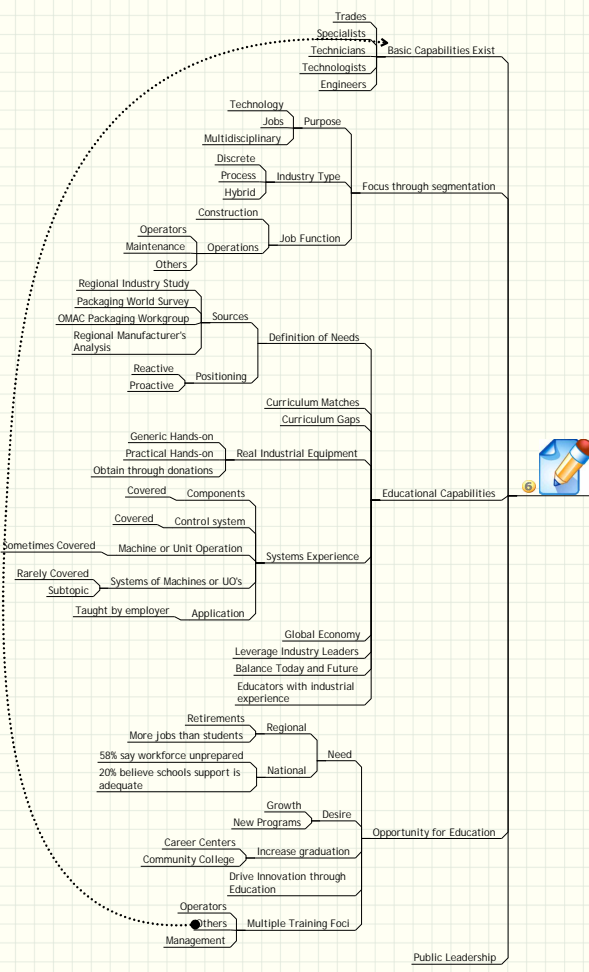

Educational Capacity Study for a Center of Excellence in Packaging Operations

Conclusions

Study Sponsors

- Lancaster County WIB
- South Central WIB
- Berks County WIB

Scott Sheely
ssheely@paonline.com

What is this all about?

South Central Pennsylvania Center of Excellence for Packaging Operations

A geographic area that is especially suited to the needs of packagers, resulting in employment and economic growth.

- Definition
- Why a COE for Packaging Operations
- Why South Central Pa
- Components of the COE
- Funding Strategy
- Technology Strategy

Study Focus Areas

- Packaging
 - Food
 - Large National / Multi-national producers
 - Medium sized regional producers
 - Advanced smaller / local producers
 - Current and Future Plans
 - Incumbent worker training
- Industrial Electrician
- Mechanics Technician
- Related Occupations